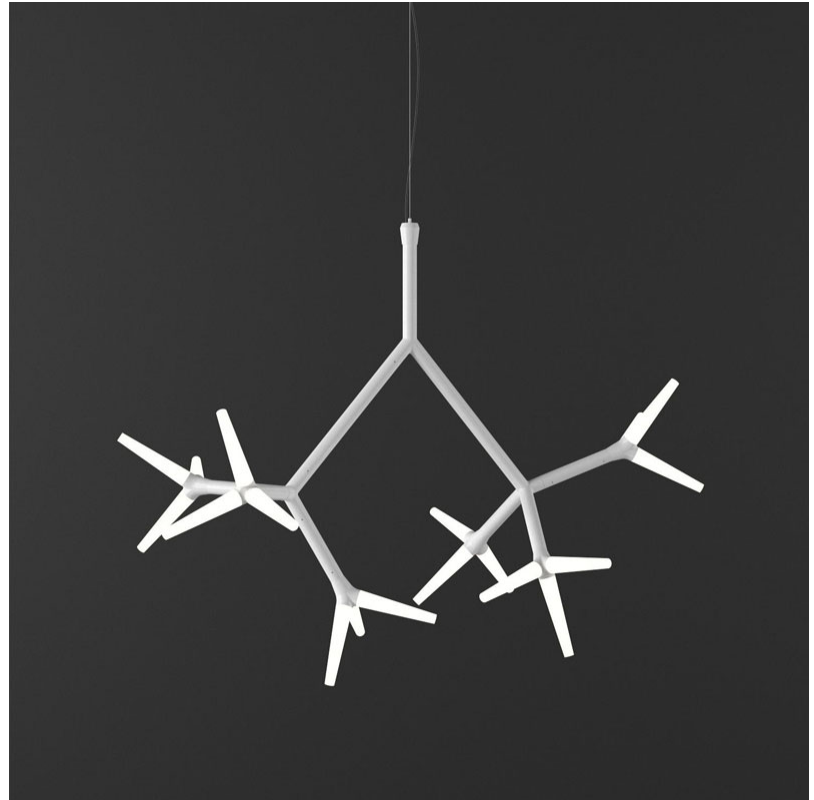

SPARKS 6 SUSPENSION

D101688-

base number   LED Dimming   Finish Options

PROJECT
TYPE
SPECIFIER
QUANTITY
DATE

1. To build a product code in our configurator select the specify button on the base model # product page
2. To build a manual product code on this datasheet choose from the options listed below in blue font and add the suffix to the base model #

GENERAL

Series: Sparks
Subseries: Sparks 6
Partner: Quasar
Division: Design
Installation: Suspension
Product Type: Pendant
Mounting Location: Ceiling

PHYSICAL

Shape: Abstract
Length (mm): 1300
Length (in): 51 ³/₁₆"
Width (mm): 730
Width (in): 28 ³/₄"
Height (mm): 980
Height (in): 38 ⁹/₁₆"
Max. Overall Height (mm): 2980
Max. Overall Height (in): 117 ⁵/₁₆"
Weight (kg): 7
Weight (lbs): 15.43
[Fixture Finish: WHI / PAL](#)
Fixture Material: Metal
Cable Details: 2000mm Cable

ELECTRICAL

Lamp Type: LED
Input Wattage (W): 27.6
Total Output Wattage (W): 19.2
[Dimming: Non-Dimming / Phase Dimming (120vac Only)](#)
Driver Included: Yes
Driver Location: Integrated
Driver Type: Constant Voltage - Universal
Driver Class: Class 2
Input Voltage (V): 120 - 277
Output Voltage (V): 24
Upon Request: (Not included - see components) Remote: 0-10Vdc dimming

LED

Number of LEDs: 6
Color Temperature (°K): 2700
Max. Delivered Lumen (lm): 2256
CRI: >90 CRI
Lamp Life (hrs): 50000

OPTICAL

RATINGS AND CERTIFICATIONS

Certified By: Certified for North American Standards
IP rating: IP20