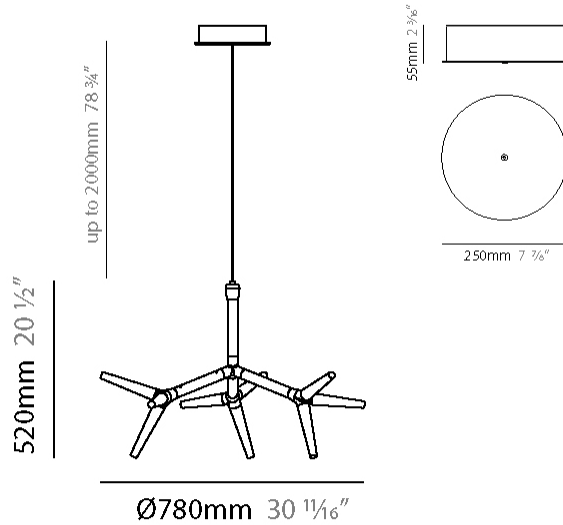

PROJECT	
TYPE	
SPECIFIER	
QUANTITY	
DATE	

SPARKS 3 SUSPENSION

D101686-

base number   LED Dimming   Finish Options

1. To build a product code in our configurator select the specify button on the base model # product page
2. To build a manual product code on this datasheet choose from the options listed below in blue font and add the suffix to the base model #

GENERAL

Series: Sparks
Subseries: Sparks 3
Partner: Quasar
Division: Design
Installation: Suspension
Product Type: Pendant
Mounting Location: Ceiling

PHYSICAL

Shape: Abstract
Diameter (mm): 780
Diameter (in): 30 ¹¹/₁₆
Height (mm): 520
Height (in): 20 ¹/₂
Max. Overall Height (mm): 2520
Max. Overall Height (in): 99 ³/₁₆
Weight (kg): 5
Weight (lbs): 11.02
Fixture Finish: WHI / PAL
Fixture Material: Metal
Cable Details: 2000mm Cable

ELECTRICAL

Lamp Type: LED
Input Wattage (W): 13.8
Total Output Wattage (W): 9.6
Dimming: [Non-Dimming / Phase Dimming (120vac Only)](#)
Driver Included: Yes
Driver Location: Integrated
Driver Type: Constant Voltage - Universal
Driver Class: Class 2
Input Voltage (V): 120 - 277
Output Voltage (V): 24
Upon Request: (Not included - see components) Remote: 0-10Vdc dimming

LED

Number of LEDs: 3
Color Temperature (°K): 2700
Max. Delivered Lumen (lm): 1128
CRI: >90 CRI
Lamp Life (hrs): 50000

OPTICAL

RATINGS AND CERTIFICATIONS

Certified By: Certified for North American Standards
IP rating: IP20