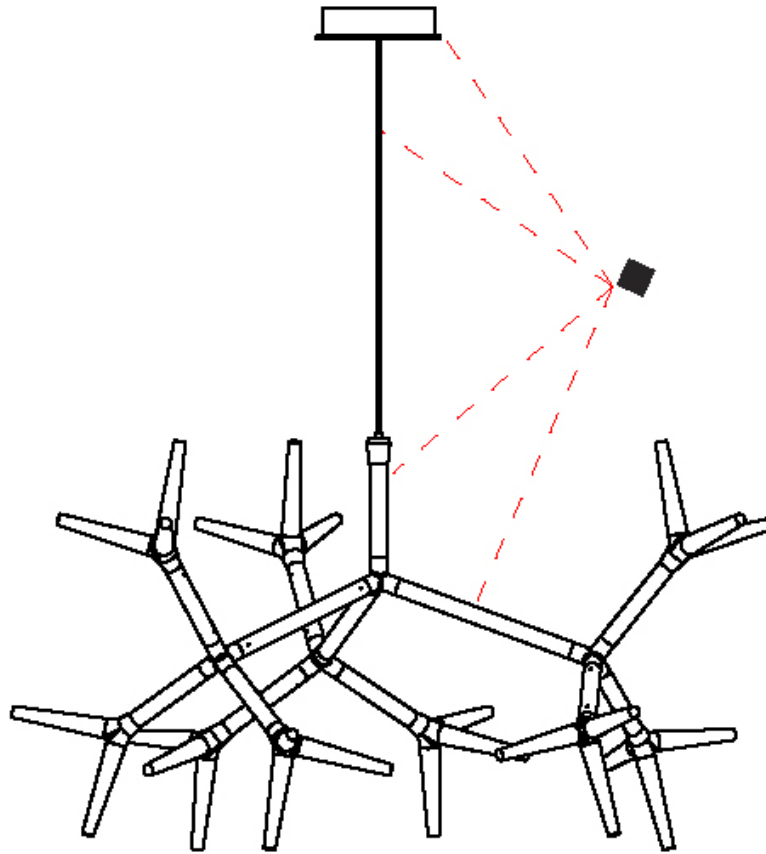

SPARKS 9 SUSPENSION

D101690-

PROJECT _____

TYPE _____

SPECIFIER _____

QUANTITY _____

DATE _____

D