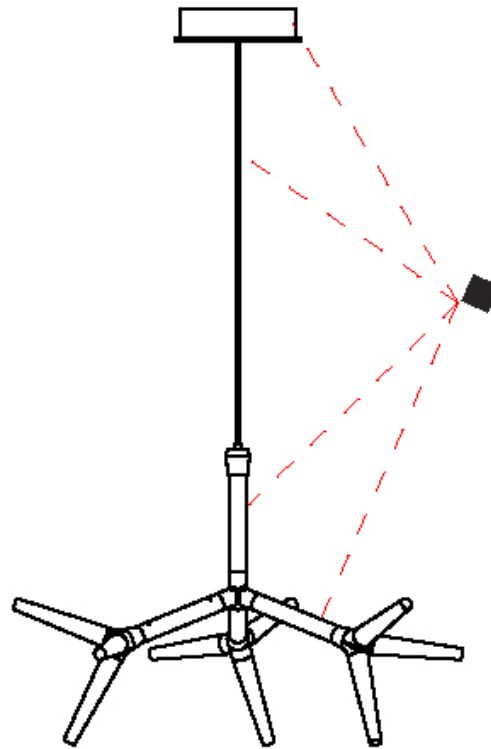

SPARKS 3 SUSPENSION

D101686-

PROJECT

TYPE

SPECIFIER

QUANTITY

DATE

D