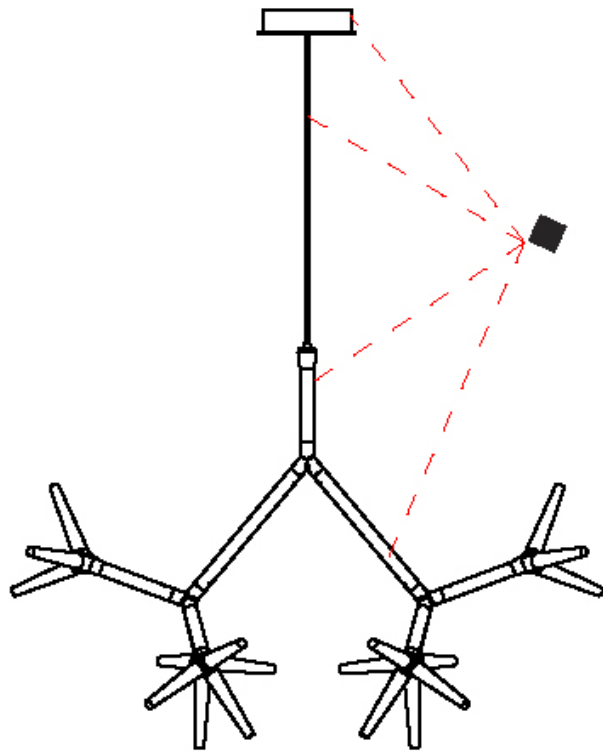

SPARKS 6 SUSPENSION

D101688-

PROJECT _____

TYPE _____

SPECIFIER _____

QUANTITY _____

DATE _____

D