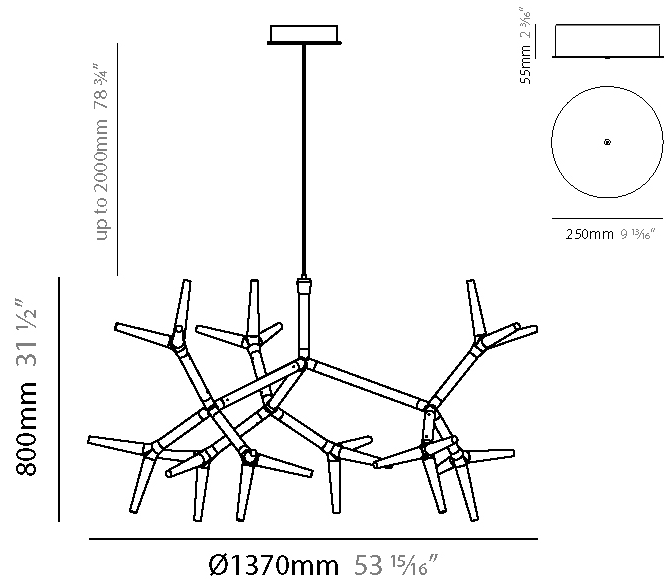

PROJECT	
TYPE	
SPECIFIER	
QUANTITY	
DATE	

SPARKS 9 SUSPENSION

D101690-

base number   LED Dimming   Finish Options

1. To build a product code in our configurator select the specify button on the base model # product page
2. To build a manual product code on this datasheet choose from the options listed below in blue font and add the suffix to the base model #

GENERAL

Series: Sparks
Subseries: Sparks 9
Partner: Quasar
Division: Design
Installation: Suspension
Product Type: Pendant
Mounting Location: Ceiling

PHYSICAL

Shape: Abstract
Diameter (mm): 1370
Diameter (in): 53 ¹⁵/₁₆
Height (mm): 800
Height (in): 31 ¹/₂
Max. Overall Height (mm): 2800
Max. Overall Height (in): 110 ¹/₄
Weight (kg): 10
Weight (lbs): 22.05
Fixture Finish: WHI / PAL
Fixture Material: Metal
Cable Details: 2000mm Cable

ELECTRICAL

Lamp Type: LED
Input Wattage (W): 41.4
Total Output Wattage (W): 28.8
Dimming: [Non-Dimming / Phase Dimming (120vac Only)](#)
Driver Included: Yes
Driver Location: Integrated
Driver Type: Constant Voltage - Universal
Driver Class: Class 2
Input Voltage (V): 120 - 277
Output Voltage (V): 24
Upon Request: (Not included - see components) Remote: 0-10Vdc dimming

LED

Number of LEDs: 9
Color Temperature (°K): 2700
Max. Delivered Lumen (lm): 3384
CRI: >90 CRI
Lamp Life (hrs): 50000

OPTICAL

RATINGS AND CERTIFICATIONS

Certified By: Certified for North American Standards
IP rating: IP20