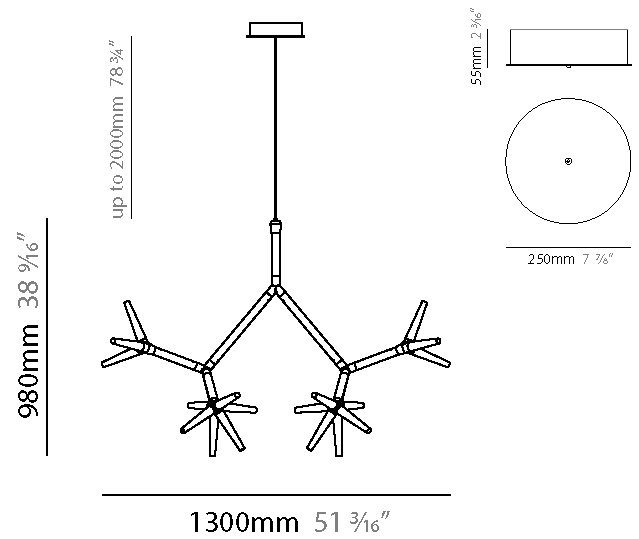

SPARKS 6 SUSPENSION

D101688-

base number   LED Dimming   Finish Options

PROJECT
TYPE
SPECIFIER
QUANTITY
DATE

1. To build a product code in our configurator select the specify button on the base model # product page
2. To build a manual product code on this datasheet choose from the options listed below in blue font and add the suffix to the base model #

GENERAL

Series: Sparks
Subseries: Sparks 6
Partner: Quasar
Division: Design
Installation: Suspension
Product Type: Pendant
Mounting Location: Ceiling

PHYSICAL

Shape: Abstract
Length (mm): 1300
Length (in): 51 ³/₁₆"
Width (mm): 730
Width (in): 28 ³/₄"
Height (mm): 980
Height (in): 38 ⁹/₁₆"
Max. Overall Height (mm): 2980
Max. Overall Height (in): 117 ⁵/₁₆"
Weight (kg): 7
Weight (lbs): 15.43
[Fixture Finish: WHI / PAL](#)
Fixture Material: Metal
Cable Details: 2000mm Cable

ELECTRICAL

Lamp Type: LED
Input Wattage (W): 27.6
Total Output Wattage (W): 19.2
[Dimming: Non-Dimming / Phase Dimming (120vac Only)](#)
Driver Included: Yes
Driver Location: Integrated
Driver Type: Constant Voltage - Universal
Driver Class: Class 2
Input Voltage (V): 120 - 277
Output Voltage (V): 24
Upon Request: (Not included - see components) Remote: 0-10Vdc dimming

LED

Number of LEDs: 6
Color Temperature (°K): 2700
Max. Delivered Lumen (lm): 2256
CRI: >90 CRI
Lamp Life (hrs): 50000

OPTICAL

RATINGS AND CERTIFICATIONS

Certified By: Certified for North American Standards
IP rating: IP20